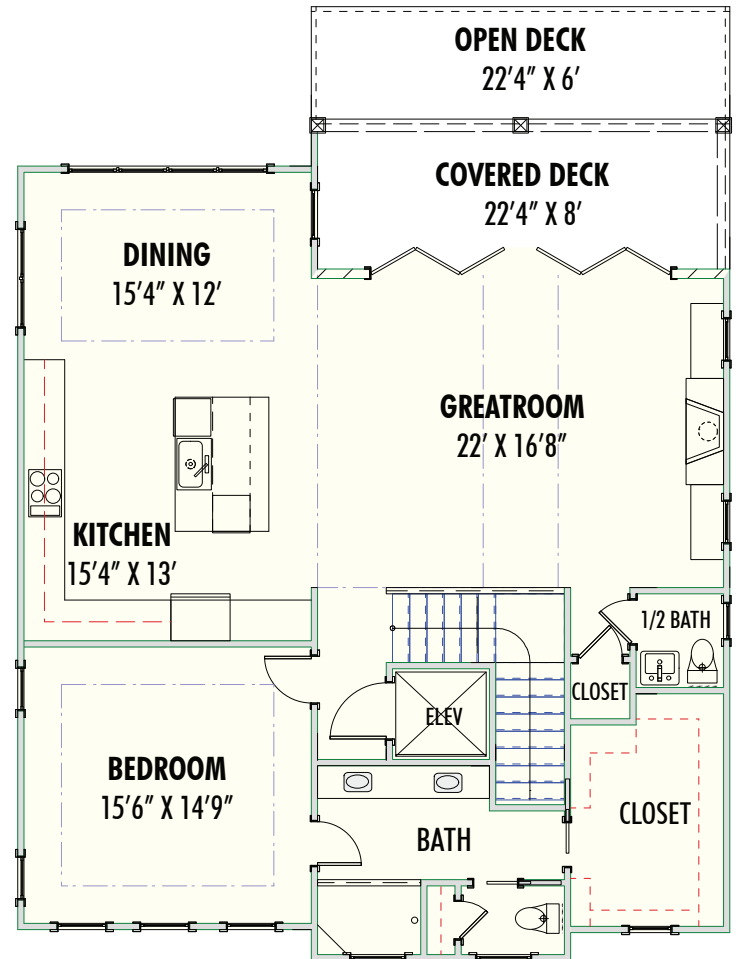

**CAROLINA**  
**BLUEWATER**  
**CONSTRUCTION**  
**910-575-7100**

**BEACH HOME 179**  
**2,840 Sq.Ft. | 4 BEDROOMS | 4-1/2 BATHS | 685 Sq.Ft DECKS**  
**WWW.CAROLINABUEWATERCONSTRUCTION.COM**

# BEACH HOME 179

2,840 Sq.Ft. | 4 BEDROOMS | 4-1/2 BATHS | 685 Sq.Ft DECKS  
DIMENSIONS: 38' X 50'11"

FIRST FLOOR

SECOND FLOOR

**CAROLINA**  
**BLUEWATER**  
**CONSTRUCTION**

**910-575-7100**

**6934-9 BEACH DR SW, OCEAN ISLE BEACH, NC 28469**