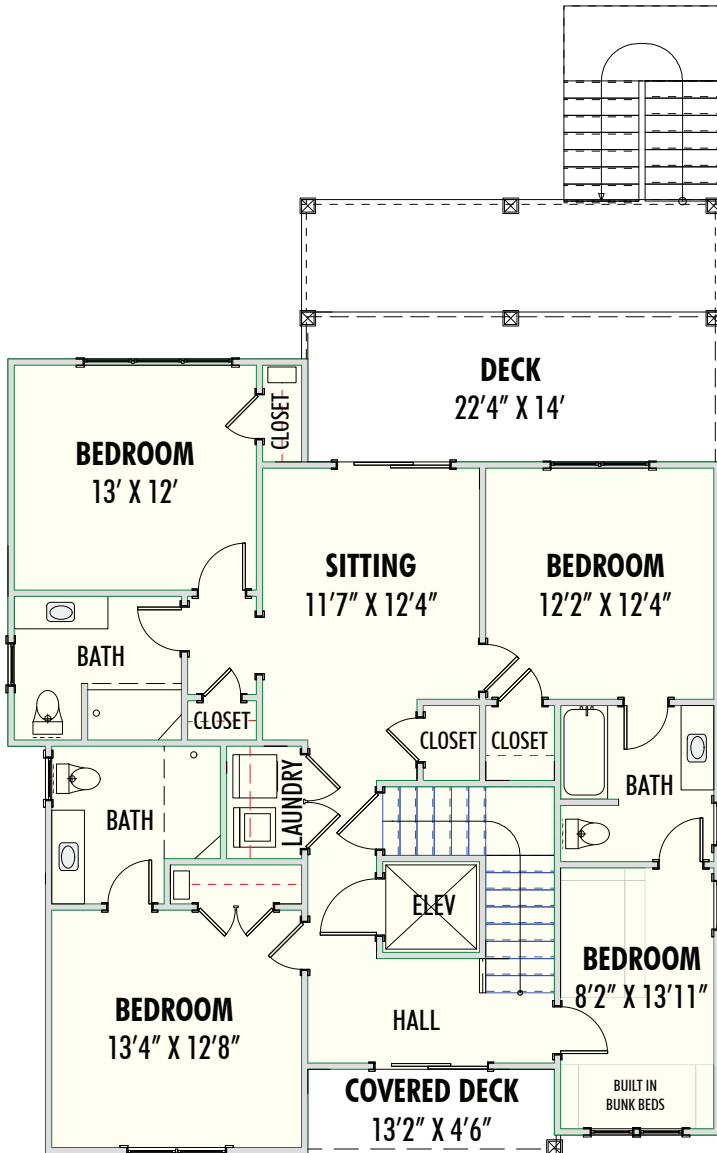

**CAROLINA**  
**BLUEWATER**  
**CONSTRUCTION**  
**910-575-7100**

**BEACH HOME 179**  
**2,840 Sq.Ft. | 4 BEDROOMS | 4-1/2 BATHS | 685 Sq.Ft DECKS**  
**WWW.CAROLINABUEWATERCONSTRUCTION.COM**

# BEACH HOME 179

2,840 Sq.Ft. | 4 BEDROOMS | 4-1/2 BATHS | 685 Sq.Ft DECKS  
DIMENSIONS: 38' X 50'11"

FIRST FLOOR

SECOND FLOOR

**CAROLINA**  
**BLUEWATER**  
**CONSTRUCTION**

**910-575-7100**

**6934-9 BEACH DR SW, OCEAN ISLE BEACH, NC 28469**