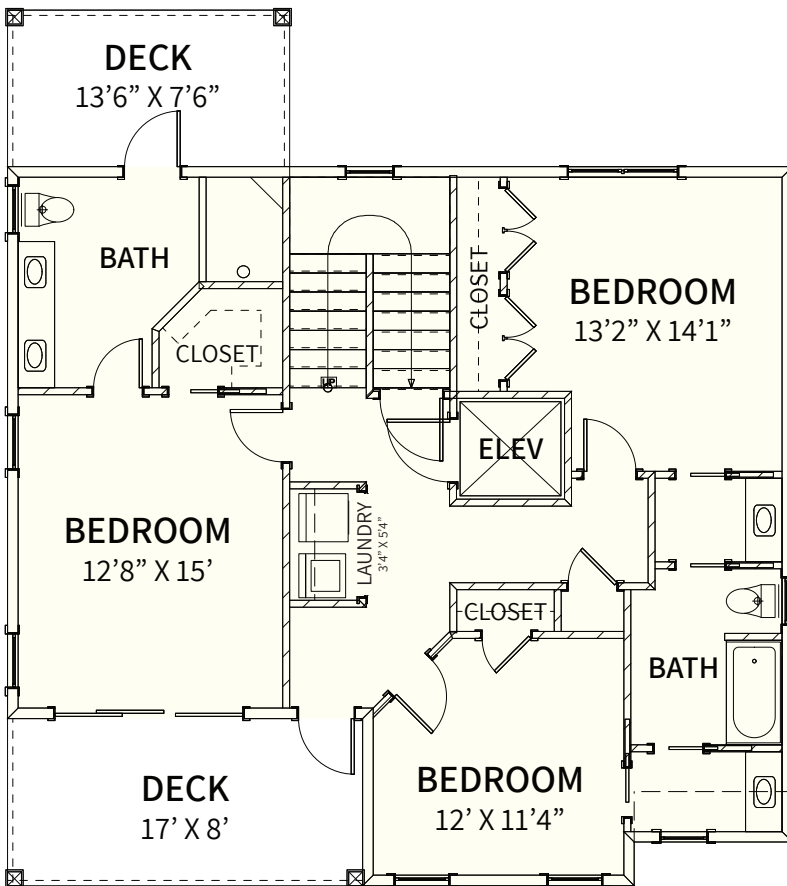

**CAROLINA  
BLUEWATER  
CONSTRUCTION**

**BUILDING TOMORROW WITH AFFORDABLE QUALITY HOMES**

**910-575-7100**

**6934-9 BEACH DR SW, OCEAN ISLE BEACH, NC 28469**

**BEACH HOME 195**

**2,265 SQ.FT. | 4 BEDROOMS | 3-1/2 BATHS | 474 SQ.FT DECKS**

# BEACH HOME 195

2,265 SQ.FT. | 4 BEDROOMS | 3-1/2 BATHS | 474 SQ.FT DECKS

37'7" X 41'11"

**FIRST FLOOR**

**SECOND FLOOR**

**CAROLINA**  
**BLUEWATER**  
**CONSTRUCTION**

**910-575-7100**

**BUILDING TOMORROW WITH AFFORDABLE QUALITY HOMES**