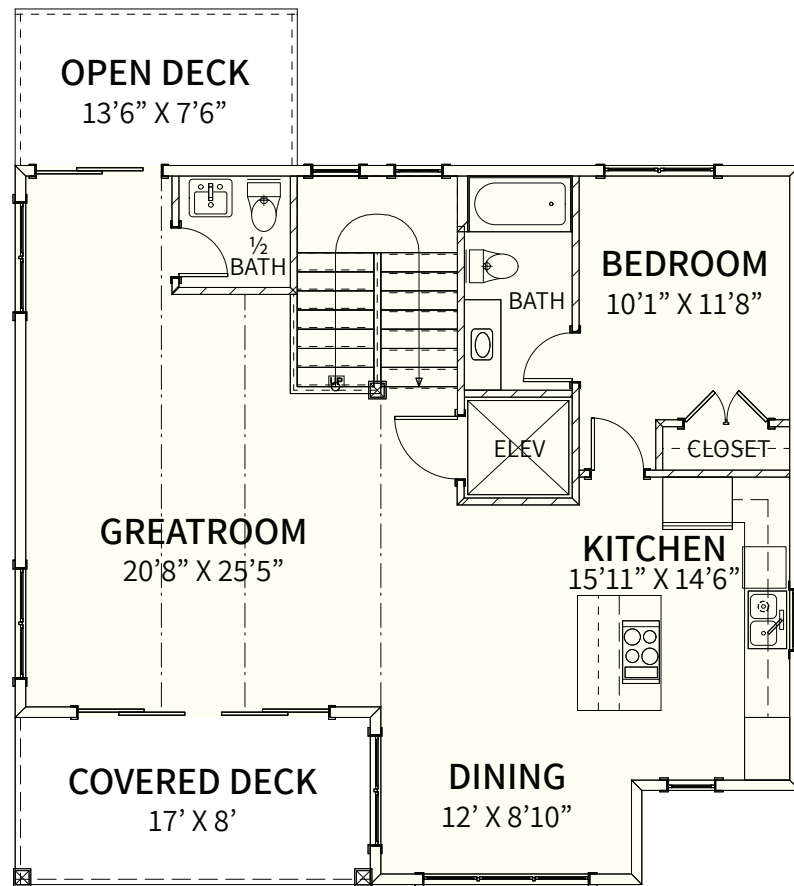

**CAROLINA  
BLUEWATER  
CONSTRUCTION**

**BUILDING TOMORROW WITH AFFORDABLE QUALITY HOMES**

**910-575-7100**

**6934-9 BEACH DR SW, OCEAN ISLE BEACH, NC 28469**

**BEACH HOME 195**

**2,265 SQ.FT. | 4 BEDROOMS | 3-1/2 BATHS | 474 SQ.FT DECKS**

# BEACH HOME 195

2,265 SQ.FT. | 4 BEDROOMS | 3-1/2 BATHS | 474 SQ.FT DECKS

37'7" X 41'11"

**FIRST FLOOR**

**SECOND FLOOR**

**CAROLINA**  
**BLUEWATER**  
**CONSTRUCTION**

**910-575-7100**

**BUILDING TOMORROW WITH AFFORDABLE QUALITY HOMES**